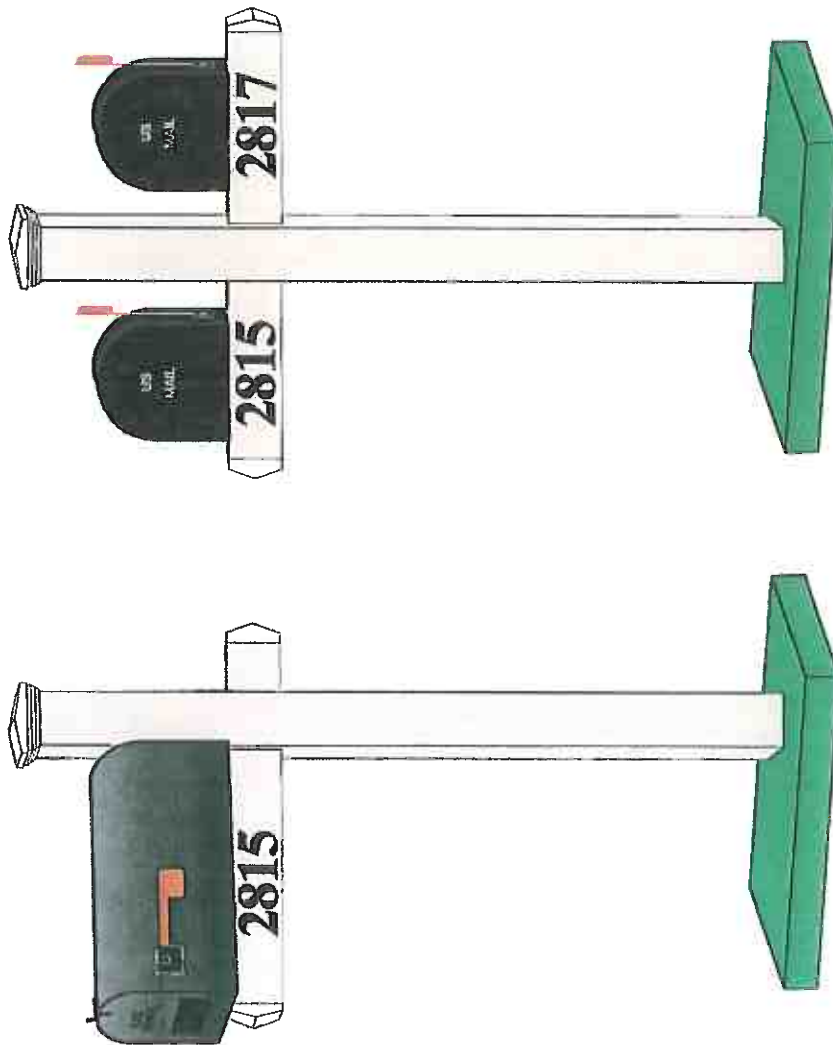

12801 Commodity Place, Tampa, FL 33625
Phone: 813-946-7100
Fax: 813-946-9770
www.creativemailboxdesigns.com
km@creativemailboxdesigns.com

LONESTAR RANCH
STANDARD PACIFIC HOMES
COMMUNITY MAILBOX PACKAGE

This Drawing and all reproductions thereof are the property of Creative Mailbox Designs, LLC. and may not be reproduced, published, changed or used in any way without written consent.

PRICES GUARANTEED FOR 30 DAYS

DRAWN BY	NMB	AM	DB
DATE	8-2-07	REVISION DATE	0-0-00
CUSTOMER / ORDER #	00000	SHEET NO.	

8 of 11

- 4" x 4" PVC Post (Tan)
- 4" x 4" PVC Arm (Tan)
- New England cap and end caps (White)
- Solar mailbox with red flag (Black)
- Black vinyl house numbers
- Singles installed where needed

Please look over this proof carefully, checking sizes, colors, wording, spelling, logo (if used), materials, quantities, and any other specifications noted for accuracy. Your product will be manufactured according to the exact specifications on this approved sheet. Please sign below if all aspects meet your approval.

☐ This layout is approved as is
☐ This layout is approved with changes as noted
☐ New proof needed

I have proofread and checked all of the above mentioned specifics of this job and approve and accept financial responsibility for the same.

Approved: _____
Date: _____